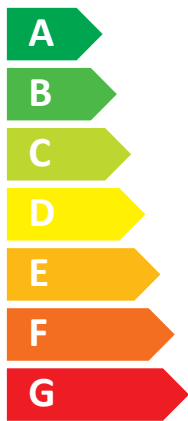

ENERG

енергия · ενεργεια

ARISTON

3300920
NIMBUS FLEX 70 S NET

A⁺⁺

A

Two icons showing sound power levels. The top icon shows a speaker inside a house with the text "39 dB". The bottom icon shows a speaker outside a house with the text "60 dB".

A legend for power consumption in kW, shown as colored squares. Dark blue represents 11 kW, medium blue represents 08 kW, and light blue represents 04 kW.